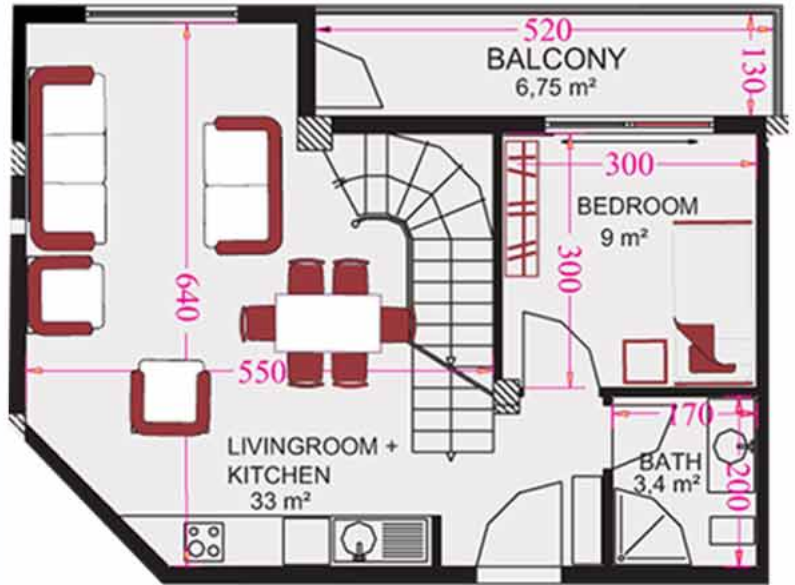

Price Inclusive of

- Fitted kitchen with granite worktop
- Bathroom Cabinets with granite top
- Solar Panel for hot water
- Jacuzzi,
- Oven, cooker
- Extractor fan
- American style interior doors
- Steel Entrance Door,
- PVC Double Glazing,
- Ornamental ceiling coving in all rooms,
- Spotlights in the lounge
- Granite floor

В цену включено

- Кухонный гарнитур с гранитной столешницей
- Встроенные шкафчики в ванной комнате с гранитной столешницей
- Солнечные батареи для нагрева воды
- Джакузи, сауна
- Плита, духовка
- Вытяжка
- Внутренние двери американского типа
- Стальная входная дверь
- Двойные пластиковые стеклопакеты
- Подвесные потолки во всех комнатах
- Спот-светильники в гостиной
- Напольное покрытие - гранит

4 th Penthouse Lower Floor
№ 4 Нижний этаж пентхауса